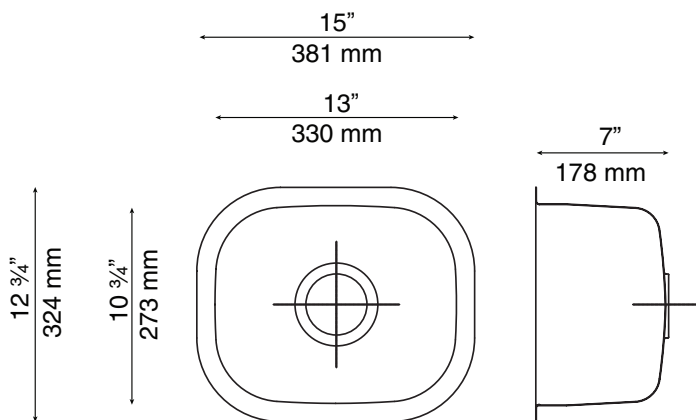

DESIGNER BAR LINE  
Single Bowl Undermount  
Model M1512

### Technical Specifications

- » Outside dimensions: 15" x 12 3/4" x 7"
- » Inside dimensions: 13" x 10 3/4" x 7"
- » 3 1/2" drain opening
- » Minimum Cabinet Size: 18"