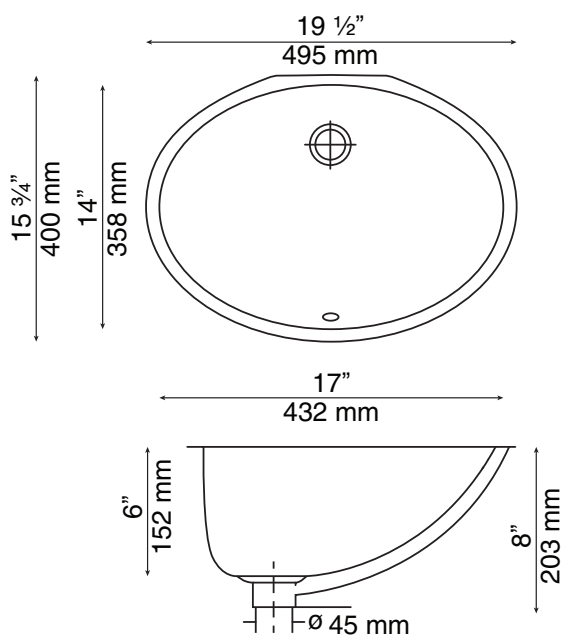

DESIGNER BATHROOM LINE

Single Bowl Oval Large

Model M1601

What sets MoSER sinks apart

- » European Design
- » Undermount porcelain sink
- » Built-in overflow
- » True vitreous china
- » Supplied with template
- » cUPC certified
- » Available in White or Bisque

Technical Specifications

- » Outside dimensions: 19 1/2" x 15 3/4" x 8"
- » Inside dimensions: 17" x 14" x 6"
- » Minimum Cabinet Size: 22"

Warranty

Every MoSER sink comes with a limited lifetime warranty. For more details please refer to our product warranty section on our website.