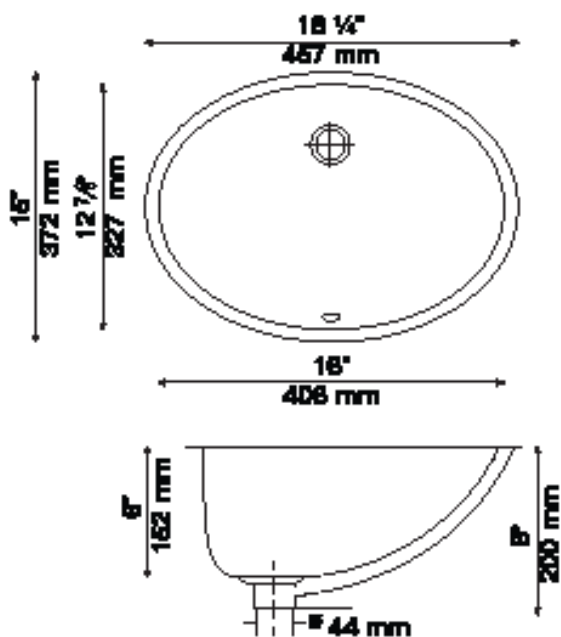

DESIGNER BATHROOM LINE Single Bowl Oval Small

Model M1602

What sets MoSER sinks apart

- » European Design
- » Undermount porcelain sink
- » Built-in overflow
- » True vitreous china
- » Supplied with template
- » cUPC certified
- » Available in White or Bisque

Technical Specifications

- » Outside dimensions: 18 1/4" x 15" x 8"
- » Inside dimensions: 16" x 12 7/8" x 6"
- » Minimum Cabinet Size: 20"

Warranty

Every MoSER sink comes with a limited lifetime warranty. For more details please refer to our product warranty section on our website.