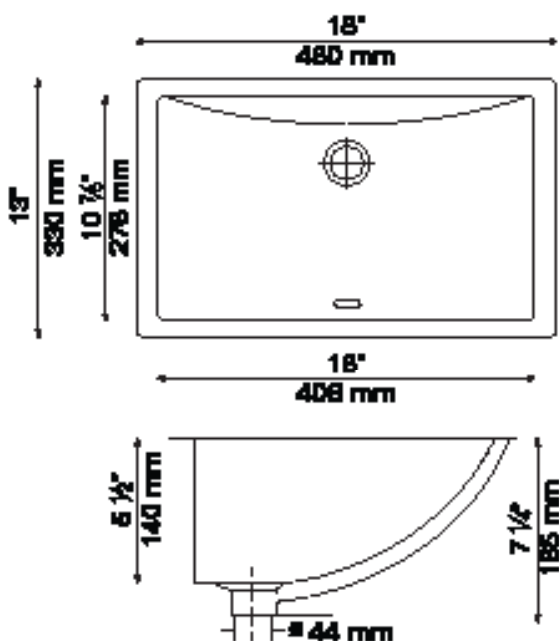

DESIGNER BATHROOM LINE Single Bowl Rectangular Small

Model M1628

What sets MoSER sinks apart

- » European Design
- » Undermount porcelain sink
- » Built-in overflow
- » True vitreous china
- » Supplied with template
- » cUPC certified
- » Available in White or Bisque

Technical Specifications

- » Outside dimensions: 18" x 13" x 7 1/4"
- » Inside dimensions: 16" x 10 7/8" x 5 1/2"
- » Minimum Cabinet Size: 20"

Warranty

Every MoSER sink comes with a limited lifetime warranty. For more details please refer to our product warranty section on our website.