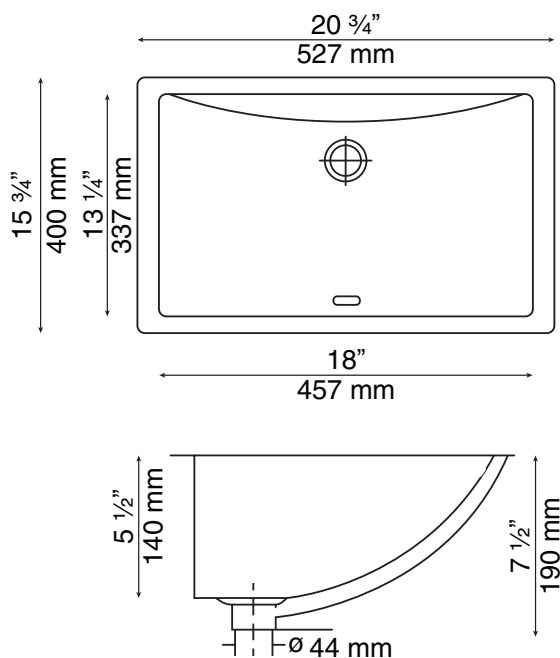

DESIGNER BATHROOM LINE Single Bowl Rectangular Large

Model M1633

What sets MoSER sinks apart

- » European Design
- » Undermount porcelain sink
- » Built-in overflow
- » True vitreous china
- » Supplied with template
- » cUPC certified
- » Available in White or Bisque

Technical Specifications

- » Outside dimensions: 20 3/4" x 15 3/4" x 7 1/2"
- » Inside dimensions: 18" x 13 1/4" x 5 1/2"
- » Minimum Cabinet Size: 22"

Warranty

Every MoSER sink comes with a limited lifetime warranty. For more details please refer to our product warranty section on our website.