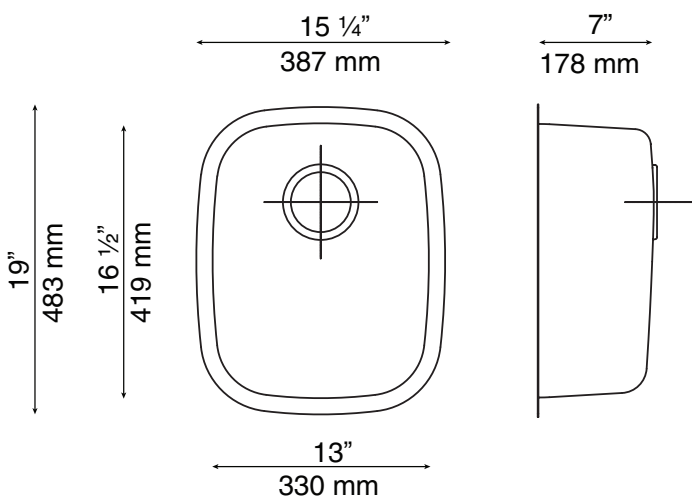

DESIGNER BAR LINE
Single Bowl Undermount
Model M1815

What sets MoSER sinks apart

- » Deep Drawn modern European design
- » Professional quality stainless steel – 18 gauge
- » Corrosion resistant – 304 stainless steel
- » Single bowl sink
- » Stone Guard undercoating over rubber pad for superior sound dampening
- » Supplied with template and strainers
- » 100% recyclable
- » Limited lifetime warranty
- » cUPC certified

Technical Specifications

- » Outside dimensions: 15 1/4" x 19" x 7"
- » Inside dimensions: 13" x 16 1/2" x 7"
- » 3 1/2" drain opening
- » Minimum Cabinet Size: 18"

Warranty

Every MoSER sink comes with a limited lifetime warranty. For more details please refer to our product warranty section on our website.