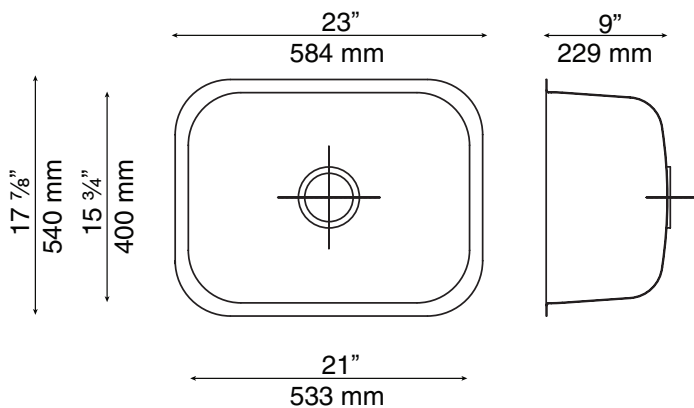

DESIGNER KITCHEN LINE Single Bowl Undermount

Model M2318

What sets MoSER sinks apart

- » Deep Drawn modern European design
- » Professional quality stainless steel – 18 gauge
- » Corrosion resistant – 304 stainless steel
- » Single bowl sink
- » Stone Guard undercoating over rubber pad for superior sound dampening
- » Supplied with template and strainer
- » 100% recyclable
- » Limited lifetime warranty
- » cUPC certified

Technical Specifications

- » Outside dimensions: 23" x 17 7/8" x 9"
- » Inside dimensions: 21" x 15 3/4" x 9"
- » 3 1/2" drain opening
- » Minimum Cabinet Size: 26"

Warranty

Every MoSER sink comes with a limited lifetime warranty. For more details please refer to our product warranty section on our website.