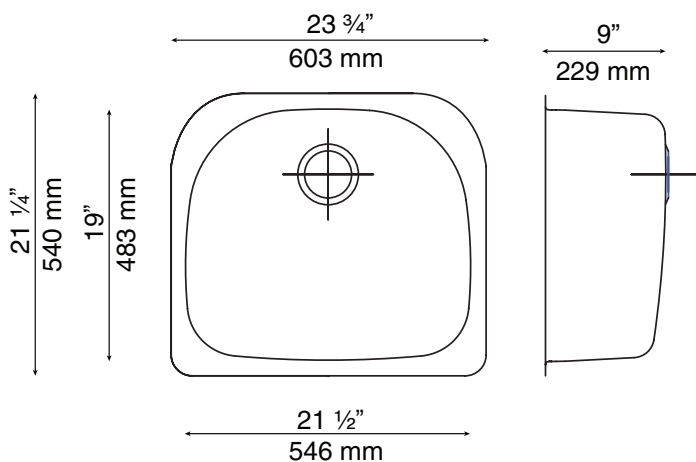

DESIGNER KITCHEN LINE Single Bowl Undermount

Model M2421

What sets MoSER sinks apart

- » Deep Drawn modern European design
- » Professional quality stainless steel – 18 gauge
- » Corrosion resistant – 304 stainless steel
- » Single bowl sink
- » Stone Guard undercoating over rubber pad for superior sound dampening
- » Supplied with template and strainer
- » Limited lifetime warranty
- » 100% recyclable
- » cUPC certified

Technical Specifications

- » Outside dimensions: 23 3/4" x 21 1/4" x 9"
- » Inside dimensions: 21 1/2" x 19" x 9"
- » 3 1/2" drain opening
- » Minimum Cabinet Size: 26"

Warranty

Every MoSER sink comes with a limited lifetime warranty. For more details please refer to our product warranty section on our website.