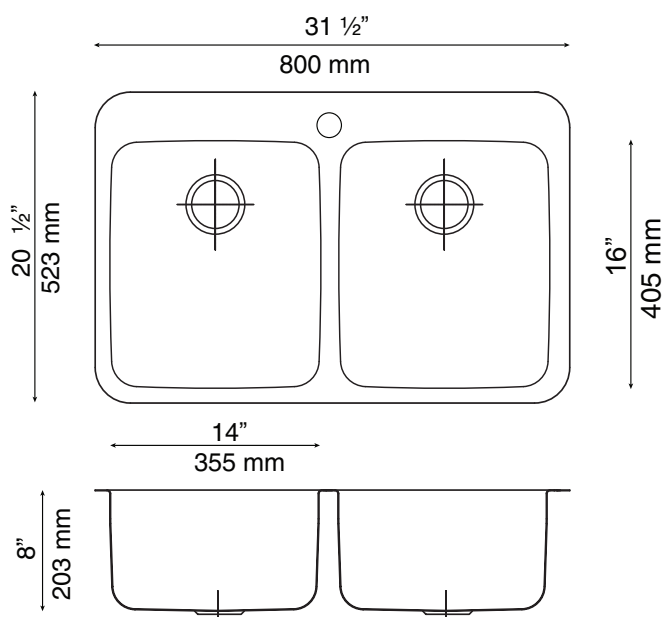

### DESIGNER KITCHEN LINE Double Bowl Overmount Model M3120

### Technical Specifications

- » Outside dimensions: 31 1/2" x 20 1/2" x 8"
- » Inside dimensions: 16" x 14" x 8"
- » 3 1/2" drain opening
- » Minimum Cabinet Size: 33"