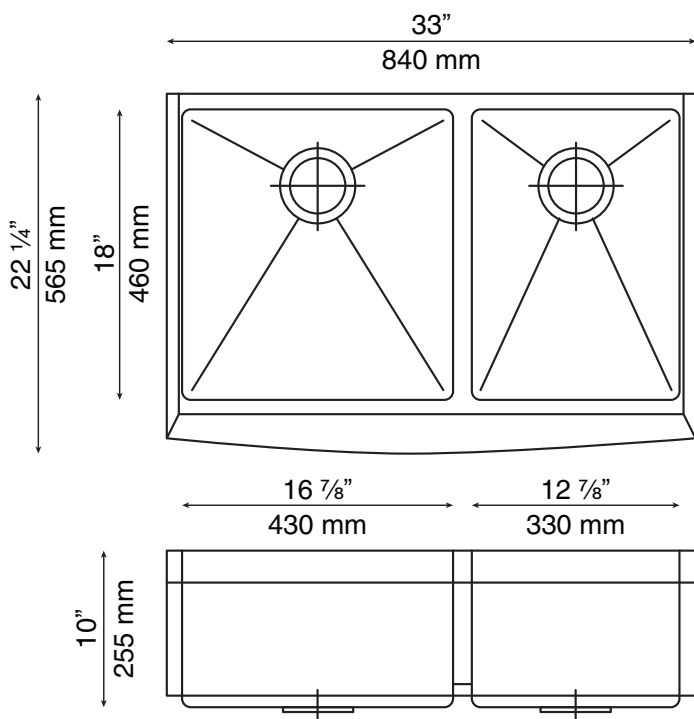

PROFESSIONAL KITCHEN LINE Double Bowl Apron

Model MA3320D

What sets MoSER sinks apart

- » Hand crafted modern European design
- » Professional quality stainless steel – 15 gauge
- » Corrosion resistant – 304 stainless steel
- » Double bowl sink with 15mm corners
- » Stone Guard undercoating over rubber pad for superior sound dampening
- » Supplied with template and strainers
- » 100% recyclable
- » cUPC certified

Technical Specifications

- » Outside dimensions: 33" x 22 1/4" x 10"
- » Inside dimensions: 18" x 16 7/8" & 12 7/8" x 10"
- » 3 1/2" drain opening
- » Minimum Cabinet Size: Custom cabinet

Warranty

Every MoSER sink comes with a limited lifetime warranty. For more details please refer to our product warranty section on our website.