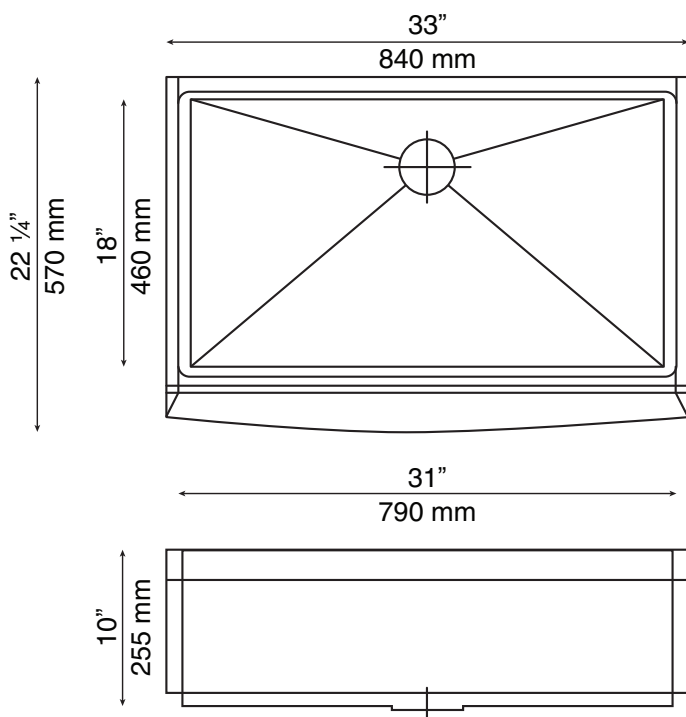

PROFESSIONAL KITCHEN LINE Single Bowl Apron

Model MA3320S

What sets MoSER sinks apart

- » Hand crafted modern European design
- » Professional quality stainless steel – 15 gauge
- » Corrosion resistant – 304 stainless steel
- » Single bowl sink with 15mm corners
- » Stone Guard undercoating over rubber pad for superior sound dampening
- » Supplied with template and strainer
- » 100% recyclable
- » cUPC certified

Technical Specifications

- » Outside dimensions: 33" x 22 1/4" x 10"
- » Inside dimensions: 31" x 18" x 10"
- » 3 1/2" drain opening
- » Minimum Cabinet Size: Custom cabinet

Warranty

Every MoSER sink comes with a limited lifetime warranty. For more details please refer to our product warranty section on our website.