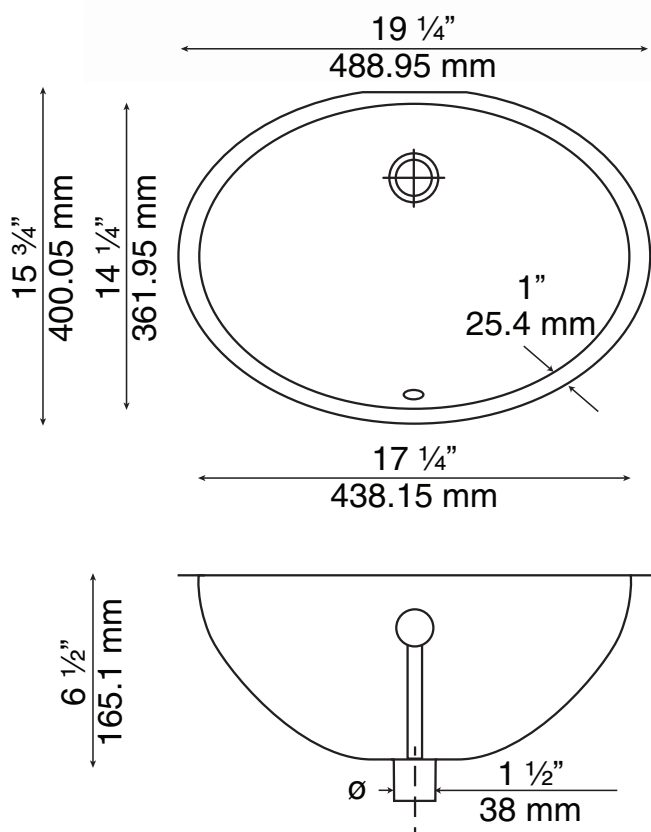

COPPER BATHROOM LINE Single Bowl Undermount

Model MC1915

What sets MoSER sinks apart

- » Hand crafted using traditional European process
- » Hammered antique copper finish
- » Easy To Clean and Maintain - Living Finish that will patina over time
- » Premium quality copper – 18 Gauge
- » Built-in overflow
- » Strainers sold separately
- » 100% recyclable
- » cUPC Certified

Technical Specifications

- » Outside dimensions: 19 1/4" x 15 3/4" x 6 1/2"
- » Inside dimensions: 17 1/4" x 14 1/4" x 6 1/2"
- » 1 1/2" drain opening
- » Minimum Cabinet Size: 21"

Important

Due to the handcrafted nature of this product, it will vary in finish, texture, hammering, and other details. Dimensions may vary up to 1/2" (13mm). We strongly recommend waiting for the actual product before making any installation cuts.