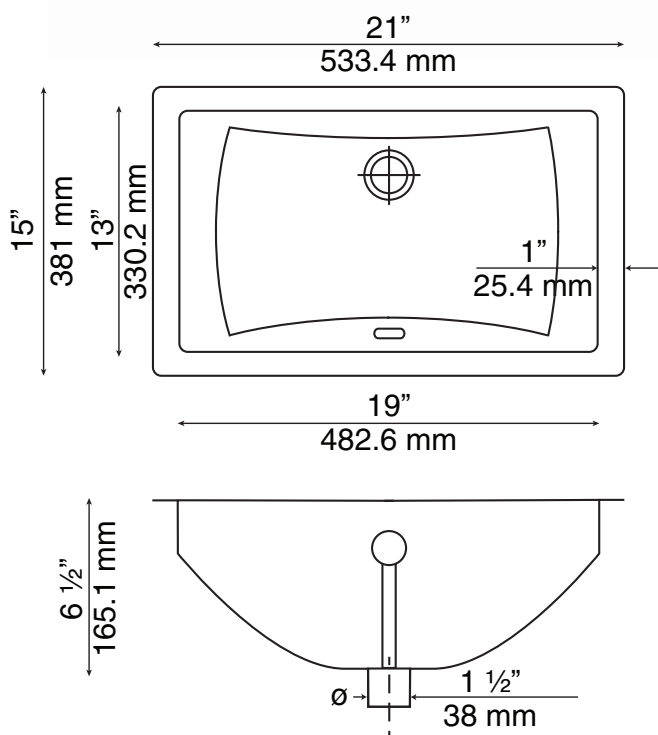

### COPPER BATHROOM LINE Single Bowl Undermount Model MC2115

#### Technical Specifications

- » Outside dimensions: 21" x 15" x 6 1/2"
- » Inside dimensions: 19" x 13" x 6 1/2"
- » 1 1/2" drain opening
- » Minimum Cabinet Size: 23"

#### Important

Due to the handcrafted nature of this product, it will vary in finish, texture, hammering, and other details. Dimensions may vary up to 1/2" (13mm). We strongly recommend waiting for the actual product before making any installation cuts.