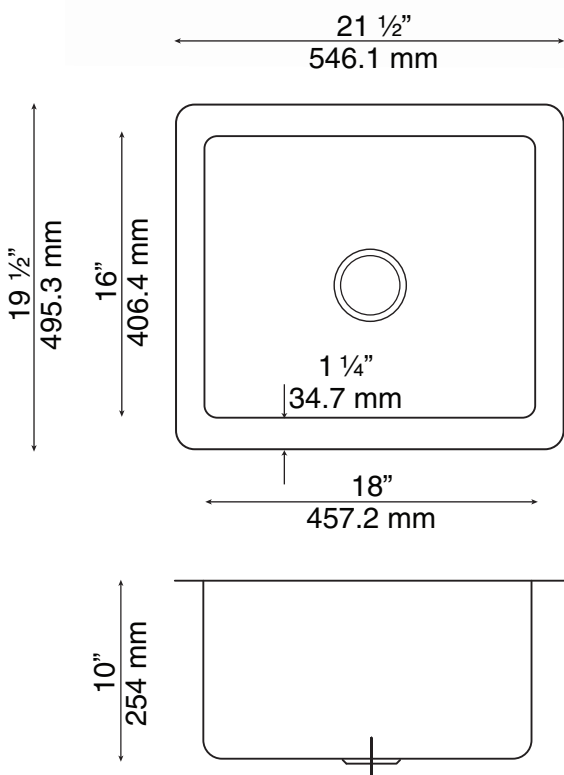

COPPER BAR/PREP LINE  
Single Bowl Undermount  
Model MC2220S

### Technical Specifications

- » Outside dimensions: 21 1/2" x 19 1/2" x 10"
- » Inside dimensions: 18" x 16" x 10"
- » 3 1/2" drain opening
- » Minimum Cabinet Size: 24"

### Important

Due to the handcrafted nature of this product, it will vary in finish, texture, hammering, and other details. Dimensions may vary up to 1/2" (13mm). We strongly recommend waiting for the actual product before making any installation cuts.