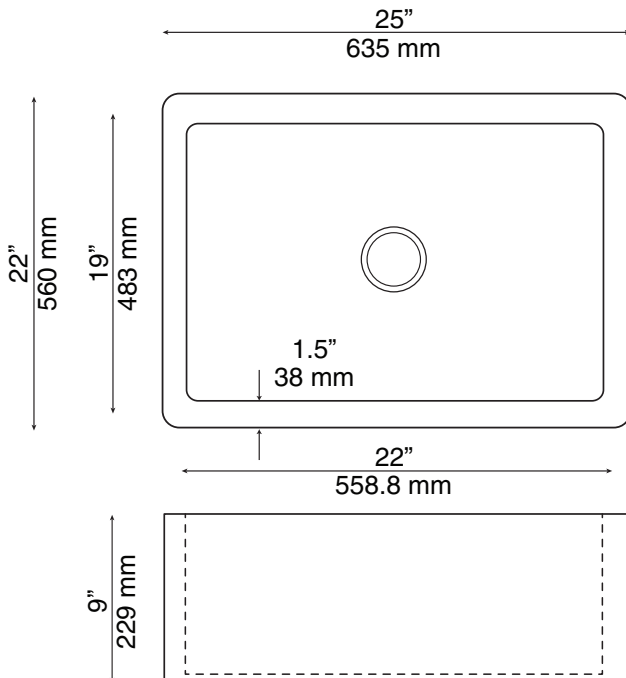

COPPER KITCHEN LINE Single Bowl Apron

Model MCA2522S

What sets MoSER sinks apart

- » Hand crafted using traditional European process
- » Hammered antique copper finish
- » Easy To Clean and Maintain - Living Finish that will patina over time
- » Premium quality copper – 14 Gauge
- » Strainers sold separately
- » 100% recyclable
- » cUPC Certified

Technical Specifications

- » Outside dimensions: 25" x 22" x 9"
- » Inside dimensions: 22" x 19" x 9"
- » 3 1/2" drain opening
- » Minimum Cabinet Size: Custom cabinet

Important

Due to the handcrafted nature of this product, it will vary in finish, texture, hammering, and other details. Dimensions may vary up to 1/2" (13mm). We strongly recommend waiting for the actual product before making any installation cuts.

Warranty

Every MoSER sink comes with a limited lifetime warranty. For more details please refer to our product warranty section on our website.

MoSER makes all efforts to provide accurate information, all dimensions are nominal, cannot be guaranteed and are subject to change or cancellation. MoSER assumes no responsibility for the use of superseded voided specifications.