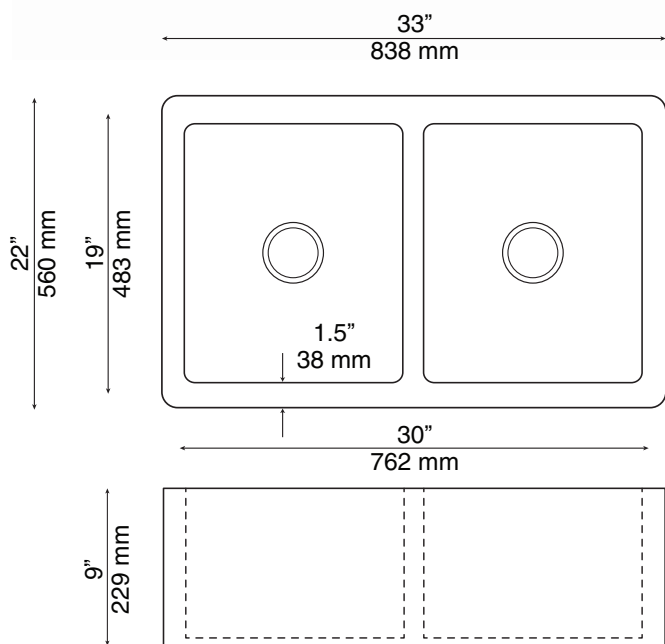

COPPER KITCHEN LINE Double Bowl Apron

Model MCA3322D

What sets MoSER sinks apart

- » Hand crafted using traditional European process
- » Hammered antique copper finish
- » Easy To Clean and Maintain - Living Finish that will patina over time
- » Premium quality copper – 14 Gauge
- » Strainers sold separately
- » 100% recyclable
- » cUPC Certified

Technical Specifications

- » Outside dimensions: 33" x 22" x 9"
- » Inside dimensions: 30" x 19" x 9"
- » 3 1/2" drain opening
- » Minimum Cabinet Size: Custom cabinet

Important

Due to the handcrafted nature of this product, it will vary in finish, texture, hammering, and other details. Dimensions may vary up to 1/2" (13mm). We strongly recommend waiting for the actual product before making any installation cuts.