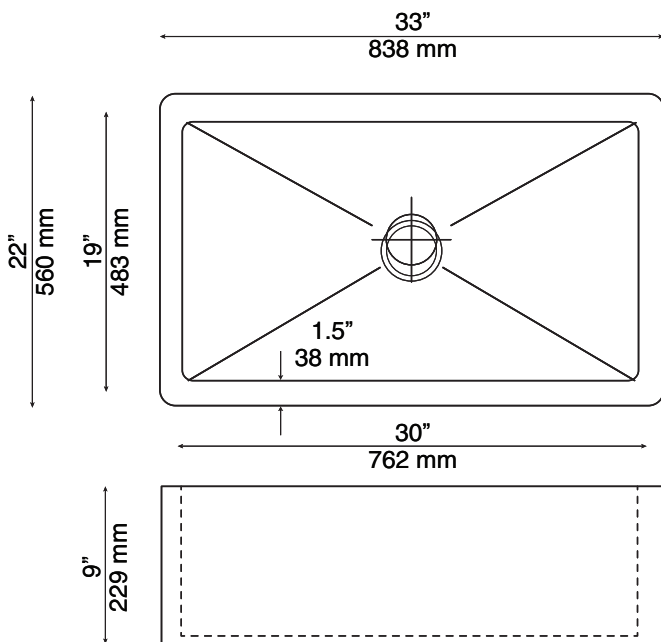

COPPER KITCHEN LINE Single Bowl Apron

Model MCA3322S

What sets MoSER sinks apart

- » Hand crafted using traditional European process
- » Hammered antique copper finish
- » Easy To Clean and Maintain - Living Finish that will patina over time
- » Premium quality copper – 14 Gauge
- » Strainers sold separately
- » 100% recyclable
- » cUPC Certified

Technical Specifications

- » Outside dimensions: 33" x 22" x 9"
- » Inside dimensions: 30" x 19" x 9"
- » 3 1/2" drain opening
- » Minimum Cabinet Size: Custom cabinet

Important

Due to the handcrafted nature of this product, it will vary in finish, texture, hammering, and other details. Dimensions may vary up to 1/2" (13mm). We strongly recommend waiting for the actual product before making any installation cuts.

Warranty

Every MoSER sink comes with a limited lifetime warranty. For more details please refer to our product warranty section on our website.

MoSER makes all efforts to provide accurate information, all dimensions are nominal, cannot be guaranteed and are subject to change or cancellation. MoSER assumes no responsibility for the use of superseded voided specifications.