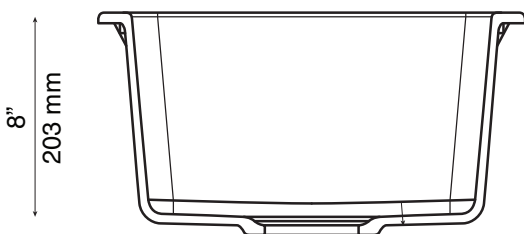

PROFESSIONAL KITCHEN LINE Single Bowl Undermount

Model MG1616S - Chroma

What sets MoSER sinks apart

- » German Engineered
- » Professional quality granite composite
- » Stain resistant
- » Heat resistant
- » Naturally quiet
- » Supplied with template and strainer
- » CSA certified

Technical Specifications

- » Outside dimensions: 16 ²/₃" x 16 ²/₃" x 8"
- » Inside dimensions: 14" x 14" x 8 ²/₃"
- » 3 ¹/₂" drain opening
- » Minimum cabinet size: 16"

Warranty

Every MoSER sink comes with a limited lifetime warranty. For more details please refer to our product warranty section on our website.

MoSER makes all efforts to provide accurate information, all dimensions are nominal, cannot be guaranteed and are subject to change or cancellation. MoSER assumes no responsibility for the use of superseded voided specifications.