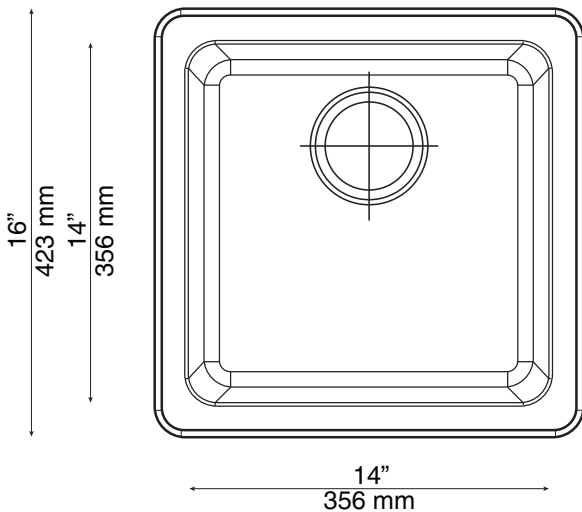

PROFESSIONAL KITCHEN LINE Single Bowl Undermount

Model MG1616S - Chroma

What sets MoSER sinks apart

- » German Engineered
- » Professional quality granite composite
- » Stain resistant
- » Heat resistant
- » Naturally quiet
- » Supplied with template and strainer
- » CSA certified

Technical Specifications

- » Outside dimensions: 16 ²/₃" x 16 ²/₃" x 8"
- » Inside dimensions: 14" x 14" x 8 ²/₃"
- » 3 ¹/₂" drain opening
- » Minimum cabinet size: 16"

Warranty

Every MoSER sink comes with a limited lifetime warranty. For more details please refer to our product warranty section on our website.

MoSER makes all efforts to provide accurate information, all dimensions are nominal, cannot be guaranteed and are subject to change or cancellation. MoSER assumes no responsibility for the use of superseded voided specifications.