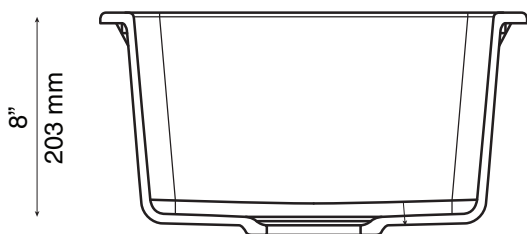

PROFESSIONAL KITCHEN LINE Single Bowl Undermount

Model MG1616S - Nero

What sets MoSER sinks apart

- » German Engineered
- » Professional quality granite composite
- » Stain resistant
- » Heat resistant
- » Naturally quiet
- » Supplied with template and strainer
- » CSA certified

Technical Specifications

- » Outside dimensions: 16 $\frac{2}{3}$ " x 16 $\frac{2}{3}$ " x 8"
- » Inside dimensions: 14" x 14" x 8 $\frac{2}{3}$ "
- » 3 $\frac{1}{2}$ " drain opening
- » Minimum cabinet size: 16"

Warranty

Every MoSER sink comes with a limited lifetime warranty. For more details please refer to our product warranty section on our website.

MoSER makes all efforts to provide accurate information, all dimensions are nominal, cannot be guaranteed and are subject to change or cancellation. MoSER assumes no responsibility for the use of superseded voided specifications.