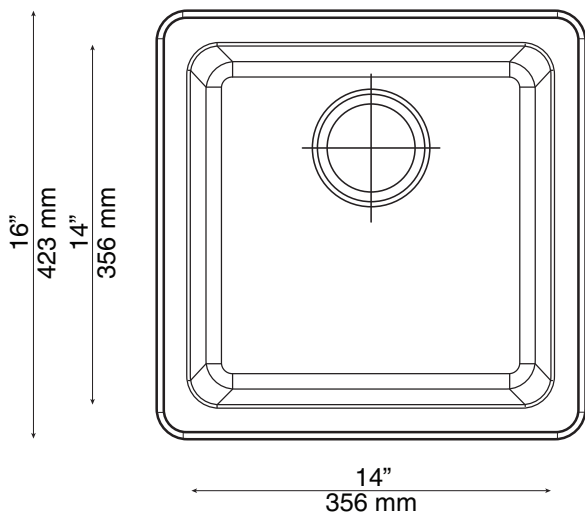

PROFESSIONAL KITCHEN LINE Single Bowl Undermount

Model MG1616S - Nero

What sets MoSER sinks apart

- » German Engineered
- » Professional quality granite composite
- » Stain resistant
- » Heat resistant
- » Naturally quiet
- » Supplied with template and strainer
- » CSA certified

Technical Specifications

- » Outside dimensions: 16 $\frac{2}{3}$ " x 16 $\frac{2}{3}$ " x 8"
- » Inside dimensions: 14" x 14" x 8 $\frac{2}{3}$ "
- » 3 $\frac{1}{2}$ " drain opening
- » Minimum cabinet size: 16"

Warranty

Every MoSER sink comes with a limited lifetime warranty. For more details please refer to our product warranty section on our website.

MoSER makes all efforts to provide accurate information, all dimensions are nominal, cannot be guaranteed and are subject to change or cancellation. MoSER assumes no responsibility for the use of superseded voided specifications.