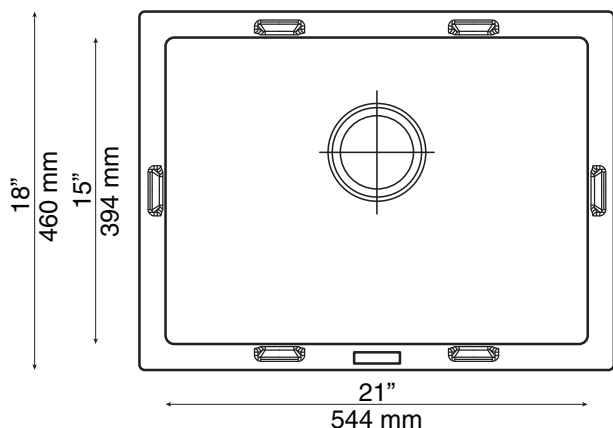

PROFESSIONAL KITCHEN LINE Single Bowl Undermount

Model MG2418S - Chroma

What sets MoSER sinks apart

- » German Engineered
- » Professional quality granite composite
- » Stain resistant
- » Heat resistant
- » Naturally quiet
- » Supplied with template and strainer
- » CSA certified

Technical Specifications

- » Outside dimensions: 24" x 18 1/8" x 8 1/4"
- » Inside dimensions: 21 1/2" x 14 1/2" x 8 1/4"
- » 3 1/2" drain opening
- » Minimum cabinet size: 26"

Warranty

Every MoSER sink comes with a limited lifetime warranty. For more details please refer to our product warranty section on our website.

MoSER makes all efforts to provide accurate information, all dimensions are nominal, cannot be guaranteed and are subject to change or cancellation. MoSER assumes no responsibility for the use of superseded voided specifications.