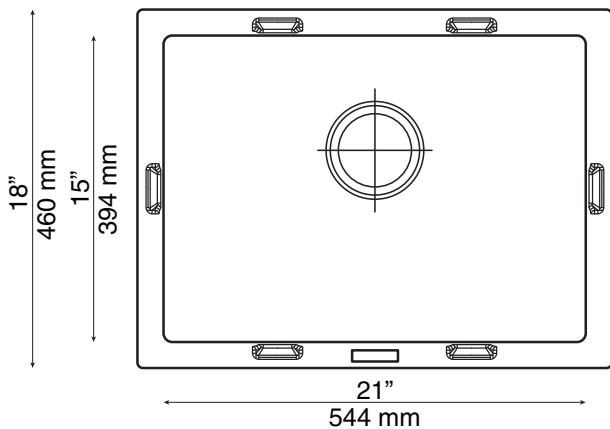

PROFESSIONAL KITCHEN LINE Single Bowl Undermount

Model MG2418S - Nero

What sets MoSER sinks apart

- » German Engineered
- » Professional quality granite composite
- » Stain resistant
- » Heat resistant
- » Naturally quiet
- » Supplied with template and strainer
- » CSA certified

Technical Specifications

- » Outside dimensions: 24" x 18 1/8" x 8 1/4"
- » Inside dimensions: 21 1/2" x 14 1/2" x 8 1/4"
- » 3 1/2" drain opening
- » Minimum cabinet size: 26"

Warranty

Every MoSER sink comes with a limited lifetime warranty. For more details please refer to our product warranty section on our website.

MoSER makes all efforts to provide accurate information, all dimensions are nominal, cannot be guaranteed and are subject to change or cancellation. MoSER assumes no responsibility for the use of superseded voided specifications.