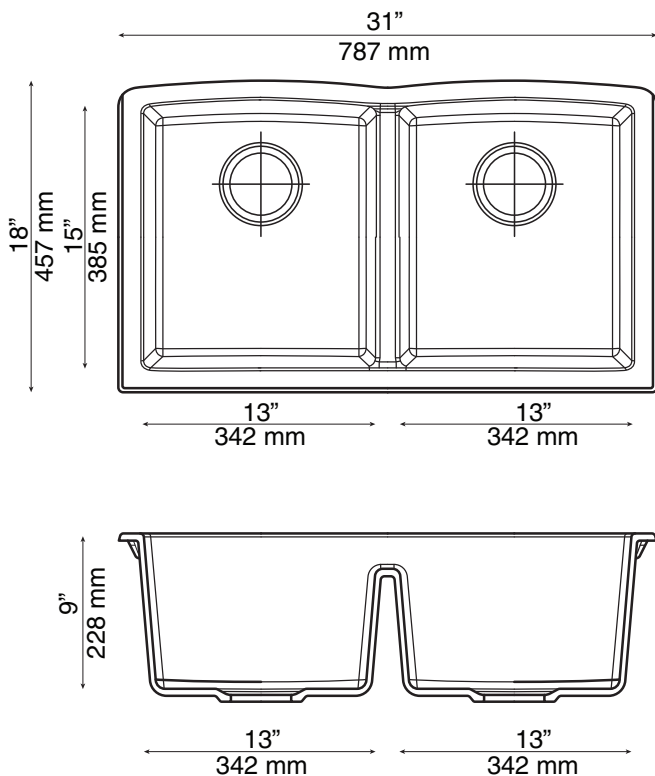

PROFESSIONAL KITCHEN LINE Double Bowl Undermount

Model MG3118D - Nero

What sets MoSER sinks apart

- » German Engineered
- » Professional quality granite composite
- » Stain resistant
- » Heat resistant
- » Naturally quiet
- » Supplied with template and strainer
- » CSA certified

Technical Specifications

- » Outside dimensions: 31" x 18" x 9"
- » Inside dimensions: 28 1/3" x 13 1/2" x 13 1/2" x 15" x 9"
- » 3 1/2" drain opening
- » Minimum cabinet size: 34"

Warranty

Every MoSER sink comes with a limited lifetime warranty. For more details please refer to our product warranty section on our website.

MoSER makes all efforts to provide accurate information, all dimensions are nominal, cannot be guaranteed and are subject to change or cancellation. MoSER assumes no responsibility for the use of superseded voided specifications.