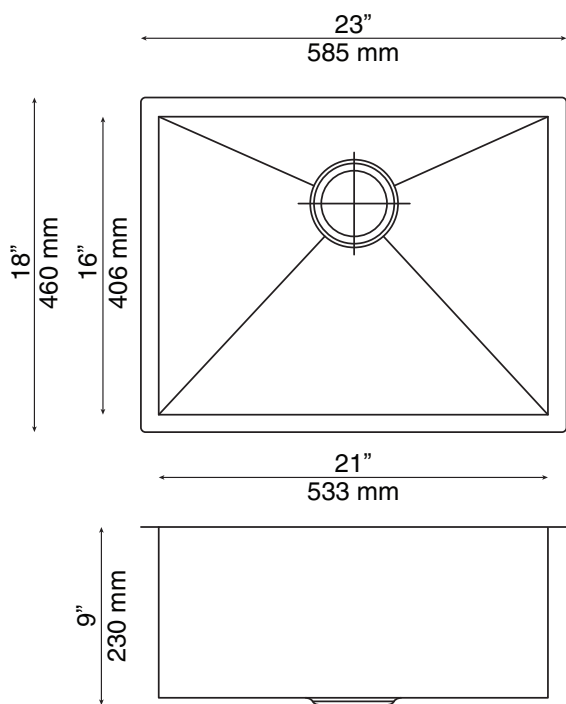

PROFESSIONAL KITCHEN LINE Single Bowl Undermount

Model MZ2318S

What sets MoSER sinks apart

- » Hand crafted modern European design
- » Professional quality stainless steel – 16 gauge
- » Corrosion resistant – 304 stainless steel
- » Zero radius single bowl sink
- » Stone Guard undercoating over rubber pad for superior sound dampening
- » Supplied with template and strainer
- » 100% recyclable
- » cUPC certified

Technical Specifications

- » Outside dimensions: 23" x 18" x 9"
- » Inside dimensions: 21" x 16" x 9"
- » 3 ½" drain opening
- » Minimum Cabinet Size: 25"

Warranty

Every MoSER sink comes with a limited lifetime warranty. For more details please refer to our product warranty section on our website.

MoSER makes all efforts to provide accurate information, all dimensions are nominal, cannot be guaranteed and are subject to change or cancellation. MoSER assumes no responsibility for the use of superseded voided specifications.