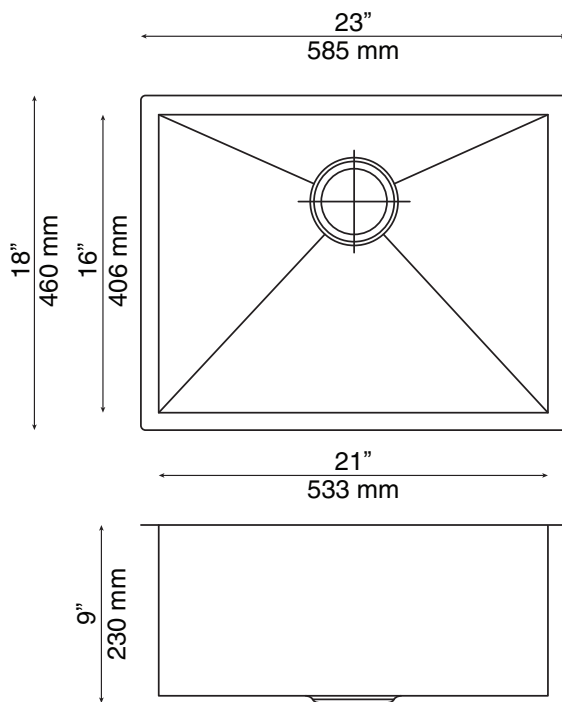

PROFESSIONAL KITCHEN LINE Single Bowl Undermount

Model MZ2318S

What sets MoSER sinks apart

- » Hand crafted modern European design
- » Professional quality stainless steel – 18 gauge
- » Corrosion resistant – 304 stainless steel
- » Zero radius single bowl sink
- » Stone Guard undercoating over rubber pad for superior sound dampening
- » Supplied with template and strainer
- » 100% recyclable
- » cUPC certified

Technical Specifications

- » Outside dimensions: 23" x 18" x 9"
- » Inside dimensions: 21" x 16" x 9"
- » 3 ½" drain opening
- » Minimum Cabinet Size: 25"

Warranty

Every MoSER sink comes with a limited lifetime warranty. For more details please refer to our product warranty section on our website.

MoSER makes all efforts to provide accurate information, all dimensions are nominal, cannot be guaranteed and are subject to change or cancellation. MoSER assumes no responsibility for the use of superseded voided specifications.