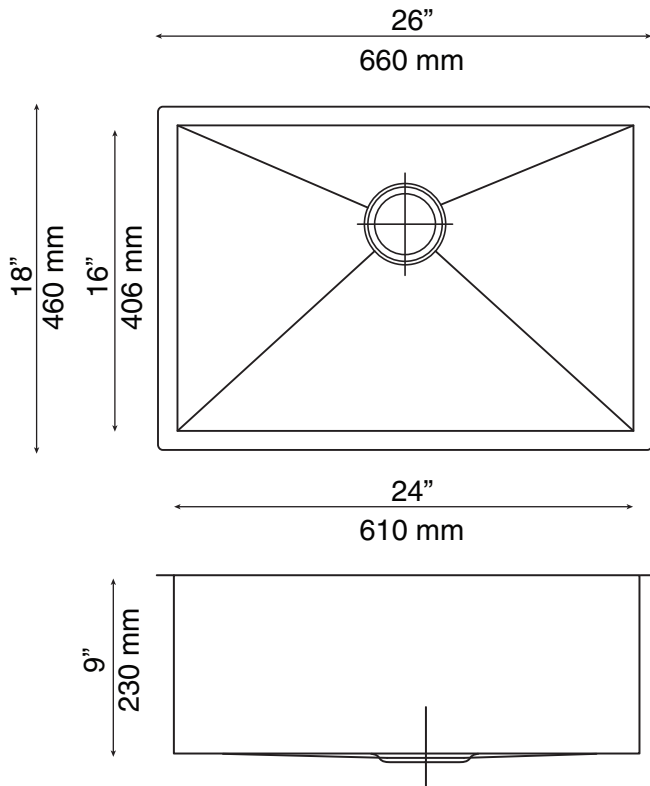

### PROFESSIONAL KITCHEN LINE Single Bowl Undermount

Model MZ2618S

### Technical Specifications

- » Outside dimensions: 26" x 18" x 9"
- » Inside dimensions: 24" x 16" x 9"
- » 3 1/2" drain opening
- » Minimum Cabinet Size: 28"