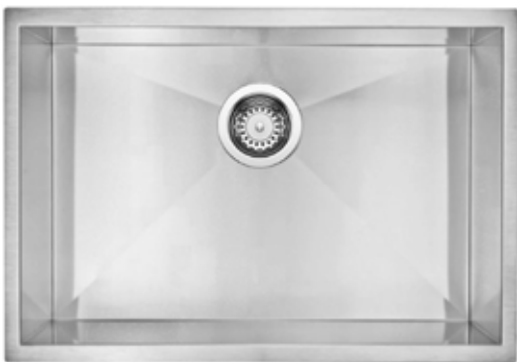

PROFESSIONAL KITCHEN LINE Single Bowl Undermount

Model MZ2618S

What sets MoSER sinks apart

- » Hand crafted modern European design
- » Professional quality stainless steel – 16 gauge
- » Corrosion resistant – 304 stainless steel
- » Zero radius single bowl sink
- » Stone Guard undercoating over rubber pad for superior sound dampening
- » Supplied with template and strainer
- » 100% recyclable
- » cUPC certified

Technical Specifications

- » Outside dimensions: 26" x 18" x 9"
- » Inside dimensions: 24" x 16" x 9"
- » 3 1/2" drain opening
- » Minimum Cabinet Size: 28"

Warranty

Every MoSER sink comes with a limited lifetime warranty. For more details please refer to our product warranty section on our website.