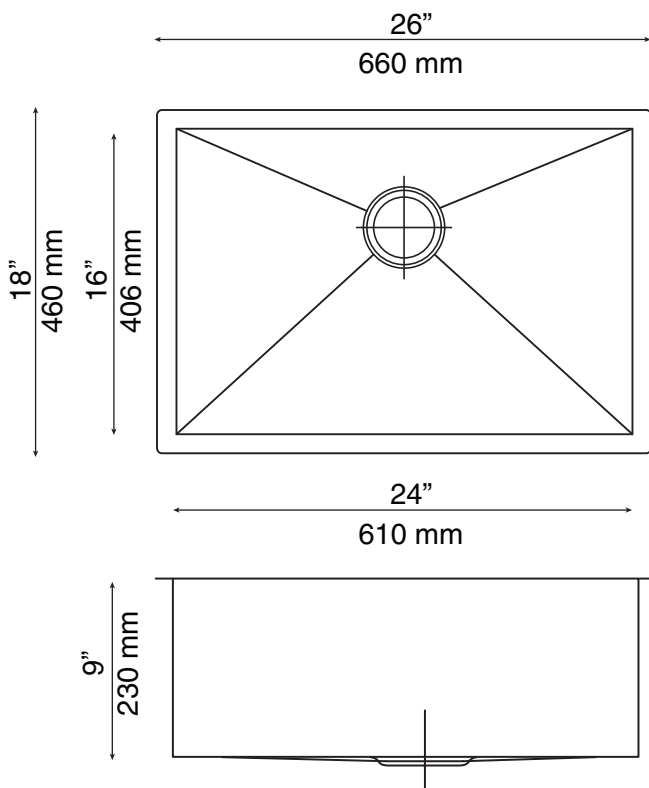

PROFESSIONAL KITCHEN LINE Single Bowl Undermount

Model MZ2618S

What sets MoSER sinks apart

- » Hand crafted modern European design
- » Professional quality stainless steel – 16 gauge
- » Corrosion resistant – 304 stainless steel
- » Zero radius single bowl sink
- » Stone Guard undercoating over rubber pad for superior sound dampening
- » Supplied with template and strainer
- » 100% recyclable
- » cUPC certified

Technical Specifications

- » Outside dimensions: 26" x 18" x 9"
- » Inside dimensions: 24" x 16" x 9"
- » 3 1/2" drain opening
- » Minimum Cabinet Size: 28"

Warranty

Every MoSER sink comes with a limited lifetime warranty. For more details please refer to our product warranty section on our website.

MoSER makes all efforts to provide accurate information, all dimensions are nominal, cannot be guaranteed and are subject to change or cancellation. MoSER assumes no responsibility for the use of superseded voided specifications.