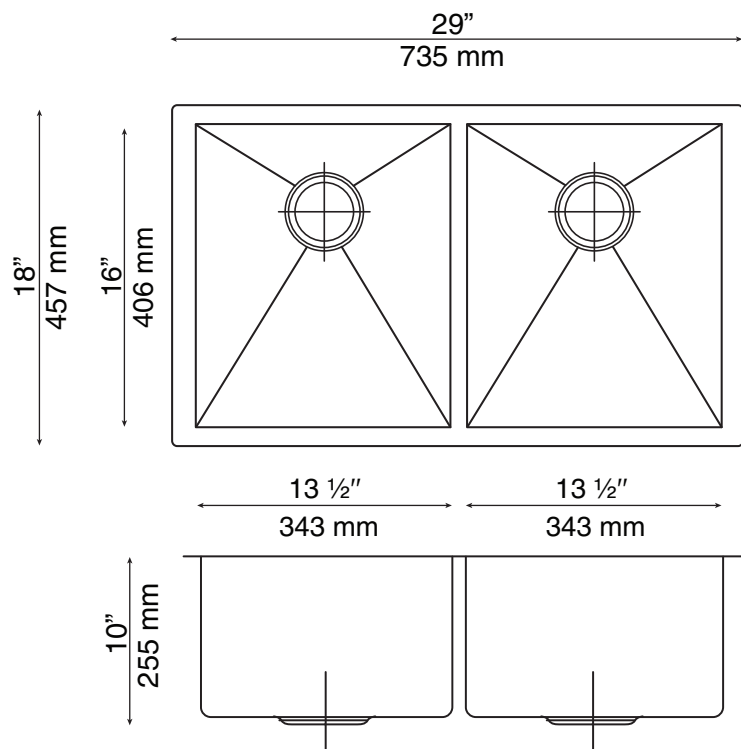

PROFESSIONAL KITCHEN LINE Double Bowl Undermount

Model MZ2918D

What sets MoSER sinks apart

- » Hand crafted modern European design
- » Professional quality stainless steel – 16 gauge
- » Corrosion resistant – 304 stainless steel
- » Zero radius single bowl sink
- » Stone Guard undercoating over rubber pad for superior sound dampening
- » Supplied with template and strainer
- » 100% recyclable
- » cUPC certified

Technical Specifications

- » Outside dimensions: 29" x 18" x 10"
- » Inside dimensions: 27" x 16" x 10"
- » 3 1/2" drain opening
- » Minimum Cabinet Size: 31"

Warranty

Every MoSER sink comes with a limited lifetime warranty. For more details please refer to our product warranty section on our website.

MoSER makes all efforts to provide accurate information, all dimensions are nominal, cannot be guaranteed and are subject to change or cancellation. MoSER assumes no responsibility for the use of superseded voided specifications.