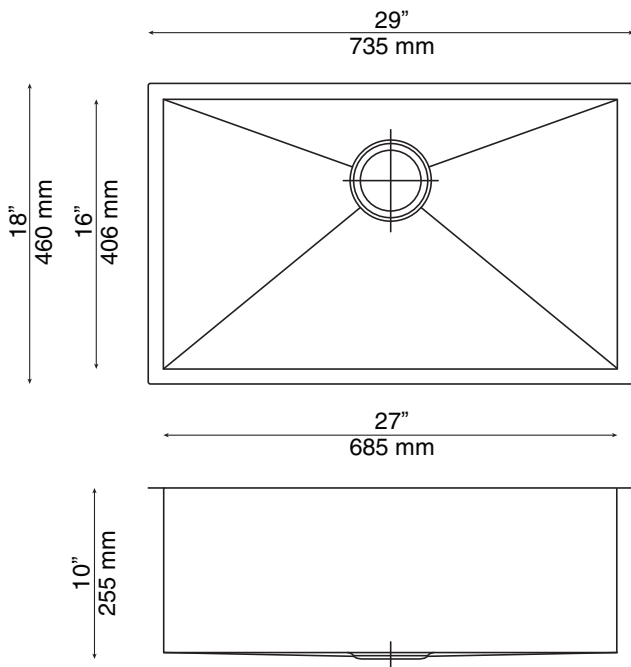

PROFESSIONAL KITCHEN LINE Single Bowl Undermount

Model MZ2918S

What sets MoSER sinks apart

- » Hand crafted modern European design
- » Professional quality stainless steel – 16 gauge
- » Corrosion resistant – 304 stainless steel
- » Zero radius single bowl sink
- » Stone Guard undercoating over rubber pad for superior sound dampening
- » Supplied with template and strainer
- » 100% recyclable
- » cUPC certified

Technical Specifications

- » Outside dimensions: 29" x 18" x 10"
- » Inside dimensions: 27" x 16" x 10"
- » 3 1/2" drain opening
- » Minimum Cabinet Size: 31"

Warranty

Every MoSER sink comes with a limited lifetime warranty. For more details please refer to our product warranty section on our website.

MoSER makes all efforts to provide accurate information, all dimensions are nominal, cannot be guaranteed and are subject to change or cancellation. MoSER assumes no responsibility for the use of superseded voided specifications.