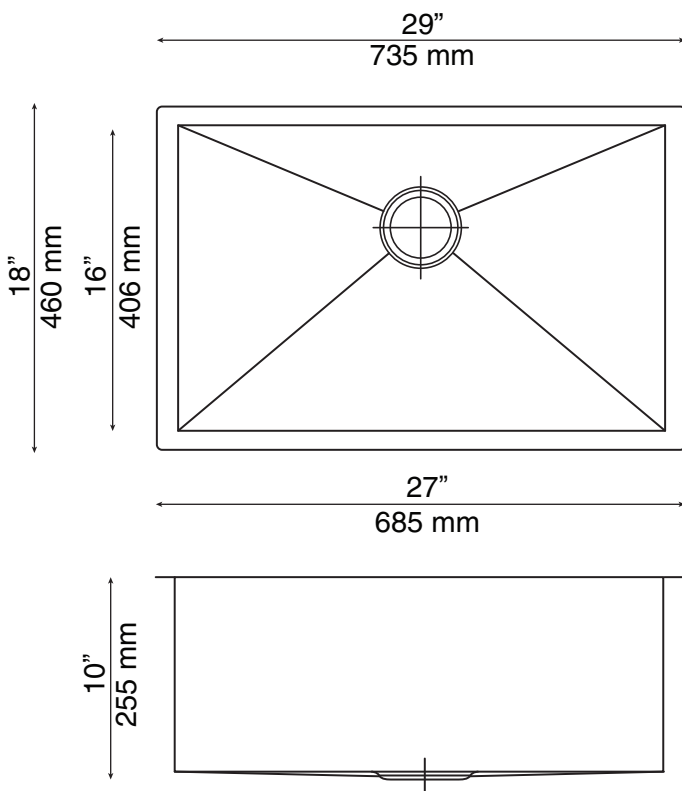

PROFESSIONAL KITCHEN LINE Single Bowl Undermount

Model MZ2918S

What sets MoSER sinks apart

- » Hand crafted modern European design
- » Professional quality stainless steel – 16 gauge
- » Corrosion resistant – 304 stainless steel
- » Zero radius single bowl sink
- » Stone Guard undercoating over rubber pad for superior sound dampening
- » Supplied with template and strainer
- » 100% recyclable
- » cUPC certified

Technical Specifications

- » Outside dimensions: 29" x 18" x 10"
- » Inside dimensions: 27" x 16" x 10"
- » 3 ½" drain opening
- » Minimum Cabinet Size: 31"

Warranty

Every MoSER sink comes with a limited lifetime warranty. For more details please refer to our product warranty section on our website.

MoSER makes all efforts to provide accurate information, all dimensions are nominal, cannot be guaranteed and are subject to change or cancellation. MoSER assumes no responsibility for the use of superseded voided specifications.