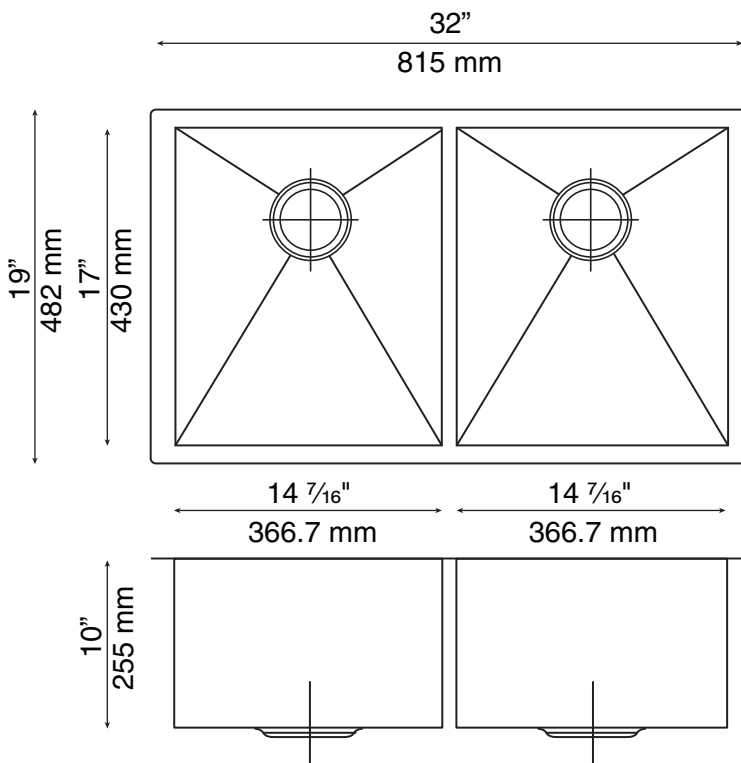

PROFESSIONAL KITCHEN LINE Double Bowl Undermount

Model MZ3219D

What sets MoSER sinks apart

- » Hand crafted modern European design
- » Professional quality stainless steel – 16 gauge
- » Corrosion resistant – 304 stainless steel
- » Zero radius double bowl sink
- » Stone Guard undercoating over rubber pad for superior sound dampening
- » Supplied with template and strainers
- » 100% recyclable
- » cUPC certified

Technical Specifications

- » Outside dimensions: 32" x 19" x 10"
- » Inside dimensions: 17" x 14 7/16" x 10"
- » 3 1/2" drain opening
- » Minimum Cabinet Size: 34"

Warranty

Every MoSER sink comes with a limited lifetime warranty. For more details please refer to our product warranty section on our website.

MoSER makes all efforts to provide accurate information, all dimensions are nominal, cannot be guaranteed and are subject to change or cancellation. MoSER assumes no responsibility for the use of superseded voided specifications.