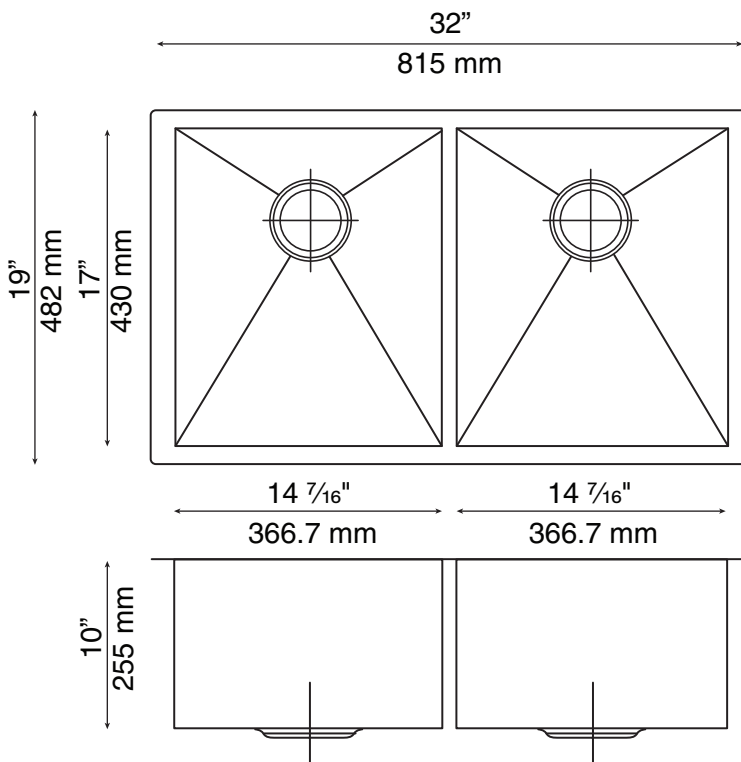

PROFESSIONAL KITCHEN LINE Double Bowl Undermount

Model MZ3219D

What sets MoSER sinks apart

- » Hand crafted modern European design
- » Professional quality stainless steel – 16 gauge
- » Corrosion resistant – 304 stainless steel
- » Zero radius double bowl sink
- » Stone Guard undercoating over rubber pad for superior sound dampening
- » Supplied with template and strainers
- » 100% recyclable
- » cUPC certified

Technical Specifications

- » Outside dimensions: 32" x 19" x 10"
- » Inside dimensions: 17" x 14 7/16" x 10"
- » 3 1/2" drain opening
- » Minimum Cabinet Size: 34"

Warranty

Every MoSER sink comes with a limited lifetime warranty. For more details please refer to our product warranty section on our website.

MoSER makes all efforts to provide accurate information, all dimensions are nominal, cannot be guaranteed and are subject to change or cancellation. MoSER assumes no responsibility for the use of superseded voided specifications.