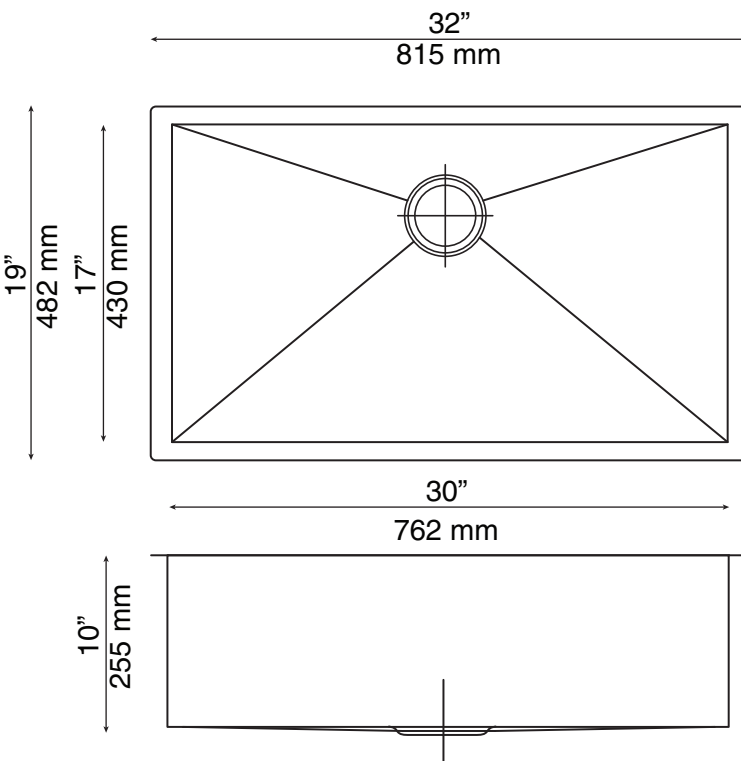

PROFESSIONAL KITCHEN LINE Single Bowl Undermount

Model MZ3219S

What sets MoSER sinks apart

- » Hand crafted modern European design
- » Professional quality stainless steel – 16 gauge
- » Corrosion resistant – 304 stainless steel
- » Zero radius single bowl sink
- » Stone Guard undercoating over rubber pad for superior sound dampening
- » Supplied with template and strainer
- » 100% recyclable
- » cUPC certified

Technical Specifications

- » Outside dimensions: 32" x 19" x 10"
- » Inside dimensions: 30" x 17" x 10"
- » 3 ½" drain opening
- » Minimum Cabinet Size: 34"

Warranty

Every MoSER sink comes with a limited lifetime warranty. For more details please refer to our product warranty section on our website.

MoSER makes all efforts to provide accurate information, all dimensions are nominal, cannot be guaranteed and are subject to change or cancellation. MoSER assumes no responsibility for the use of superseded voided specifications.