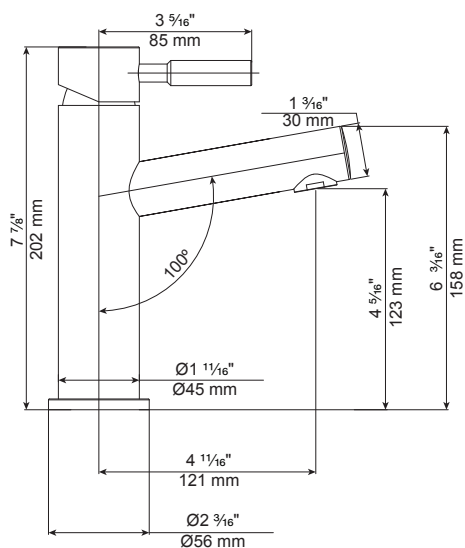

DESIGNER BATHROOM LINE Single Lever

Model Madrid

What sets MoSER faucets apart

- » Modern European design
- » Professional quality stainless steel
- » Corrosion resistant 18/10 stainless steel 304
- » Kerox Ceramic Cartridge
- » Neoparl Aerator
- » Lead Free
- » 100% recyclable
- » cUPC certified

Technical Specifications

- » Single Hole – 1 3/8"
- » Satin Finish
- » Height – 7 7/8"

Warranty

Every MoSER faucet comes with a limited lifetime warranty. For more details please refer to our product warranty section on our website.