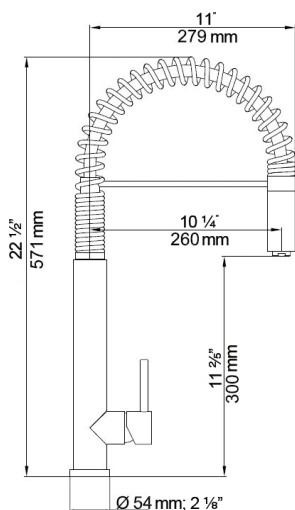

PROFESSIONAL HOME LINE Single Lever Pull-Out

Model Memphis

What sets MoSER faucets apart

- » Modern European design
- » Professional quality stainless steel
- » Corrosion resistant 18/10 stainless steel 304
- » Kerox Ceramic Cartridge
- » Neoparl Aerator
- » Pullout Faucet Head
- » Lead Free
- » 100% recyclable
- » cUPC certified

Technical Specifications

- » Single Hole – 1 3/8"
- » Satin Finish
- » Height – 22 1/2"

Warranty

Every MoSER faucet comes with a limited lifetime warranty. For more details please refer to our product warranty section on our website.

MoSER makes all efforts to provide accurate information, all dimensions are nominal, cannot be guaranteed and are subject to change or cancellation. MoSER assumes no responsibility for the use of superseded voided specifications.