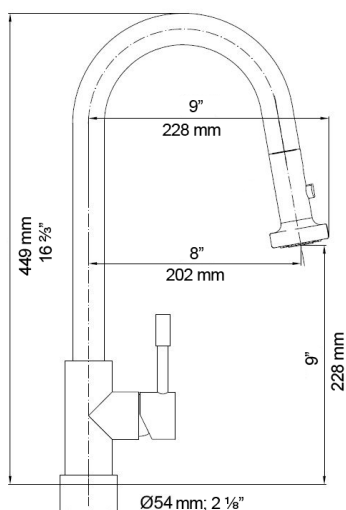

PROFESSIONAL HOME LINE Single Lever Pull-Out

Model Miami

What sets MoSER faucets apart

- » Modern European design
- » Professional quality stainless steel
- » Corrosion resistant 18/10 stainless steel 304
- » Kerox Ceramic Cartridge
- » Neoparl Aerator
- » Pullout Faucet Head with Spray button
- » Lead Free
- » 100% recyclable
- » cUPC certified

Technical Specifications

- » Single Hole – 1 3/8"
- » Satin Finish
- » Height – 17 2/3"

Warranty

Every MoSER faucet comes with a limited lifetime warranty. For more details please refer to our product warranty section on our website.

MoSER makes all efforts to provide accurate information, all dimensions are nominal, cannot be guaranteed and are subject to change or cancellation. MoSER assumes no responsibility for the use of superseded voided specifications.