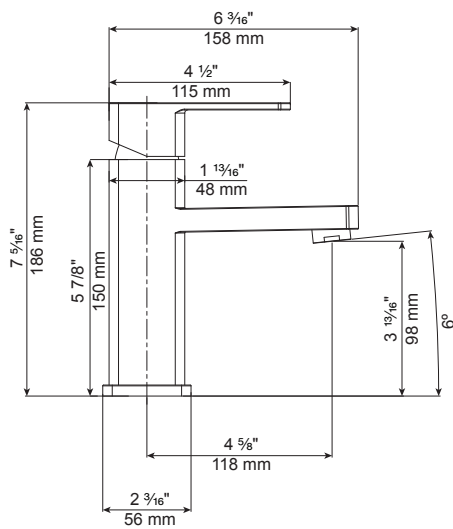

DESIGNER BATHROOM LINE Single Lever

Model Milan

What sets MoSER faucets apart

- » Modern European design
- » Professional quality stainless steel
- » Corrosion resistant 18/10 stainless steel 304
- » Kerox Ceramic Cartridge
- » Neoppear Aerator
- » Lead Free
- » 100% recyclable
- » cUPC certified

Technical Specifications

- » Single Hole – 1 3/8"
- » Satin Finish
- » Height – 7 5/16"

Warranty

Every MoSER faucet comes with a limited lifetime warranty. For more details please refer to our product warranty section on our website.