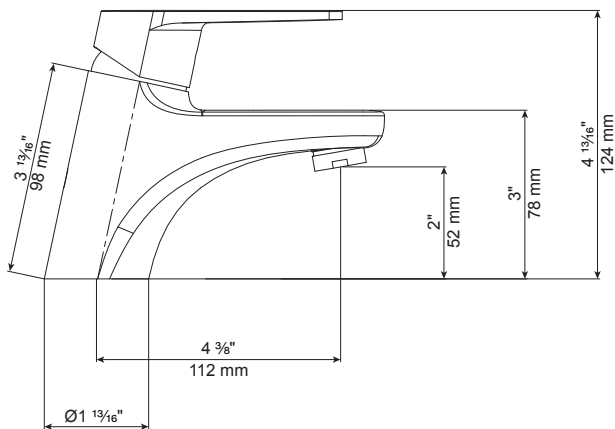

DESIGNER BATHROOM LINE Single Lever

Model Montreal

What sets MoSER faucets apart

- » Modern European design
- » Professional quality stainless steel
- » Corrosion resistant 18/10 stainless steel 304
- » Kerox Ceramic Cartridge
- » Neoparl Aerator
- » Lead Free
- » 100% recyclable
- » cUPC certified

Technical Specifications

- » Single Hole – 1 3/8"
- » Satin Finish
- » Height – 4 13/16"

Warranty

Every MoSER faucet comes with a limited lifetime warranty. For more details please refer to our product warranty section on our website.