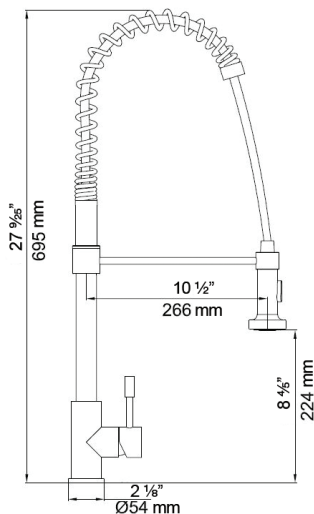

PROFESSIONAL HOME LINE Single Lever Pull-Out

Model Munich I

What sets MoSER faucets apart

- » Modern European design
- » Professional quality stainless steel
- » Corrosion resistant 18/10 stainless steel 304
- » Kerox Ceramic Cartridge
- » Neoparl Aerator
- » Pullout Faucet Head with Spray button
- » Lead Free
- » 100% recyclable
- » cUPC certified

Technical Specifications

- » Single Hole – 1 3/8"
- » Satin Finish
- » Height – 27 1/3"

Warranty

Every MoSER faucet comes with a limited lifetime warranty. For more details please refer to our product warranty section on our website.

MoSER makes all efforts to provide accurate information, all dimensions are nominal, cannot be guaranteed and are subject to change or cancellation. MoSER assumes no responsibility for the use of superseded voided specifications.