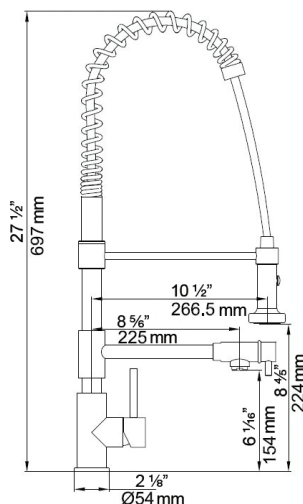

PROFESSIONAL HOME LINE
Single Lever Pull-Out
Model Munich II

What sets MoSER faucets apart

- » Modern European design
- » Professional quality stainless steel
- » Corrosion resistant 18/10 stainless steel 304
- » Kerox Ceramic Cartridge
- » Neoparl Aerator
- » Pullout Faucet Head with Spray button
- » Lead Free
- » 100% recyclable
- » cUPC certified

Technical Specifications

- » Single Hole – 1 3/8"
- » Satin Finish
- » Height – 27 1/3"

Warranty

Every MoSER faucet comes with a limited lifetime warranty. For more details please refer to our product warranty section on our website.