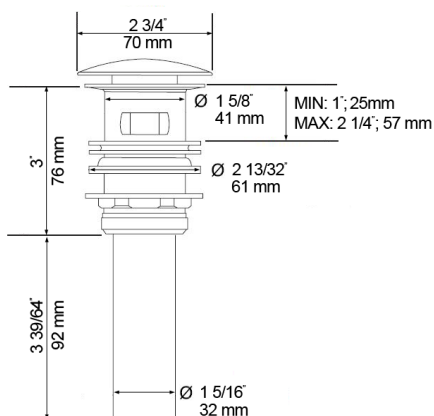

ACCESSORY

Popup Vanity Drain I

What sets MoSER apart

- » Universal Fit Stainless Steel Pop-Up Drain Stopper
- » With overflow holes
- » For use with lavatory sinks with built-in overflow drain holes
- » 100% recyclable
- » Limited lifetime warranty
- » CSA certified
- » ASME A112.18.2 / CSA B125.2

Technical Specifications

- » Fits sinks with standard 1 5/8" drain hole size

Warranty

Every MoSER accessory comes with a limited lifetime warranty. For more details please refer to our product warranty section on our website.