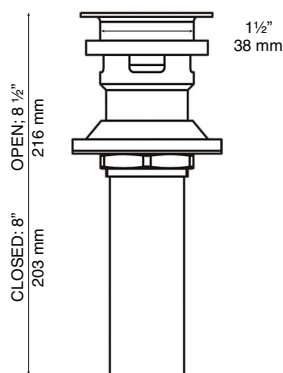

ACCESSORY

Popup Vanity Drain II

What sets MoSER apart

- » Universal Fit Stainless Steel Pop-Up Drain Stopper
- » With overflow holes
- » For use with lavatory sinks with built-in overflow drain holes
- » 100% recyclable
- » Limited lifetime warranty
- » CSA certified
- » ASME A112.18.2 / CSA B125.2

Technical Specifications

- » Fits sinks with standard 1 5/8" drain hole size

Warranty

Every MoSER accessory comes with a limited lifetime warranty. For more details please refer to our product warranty section on our website.